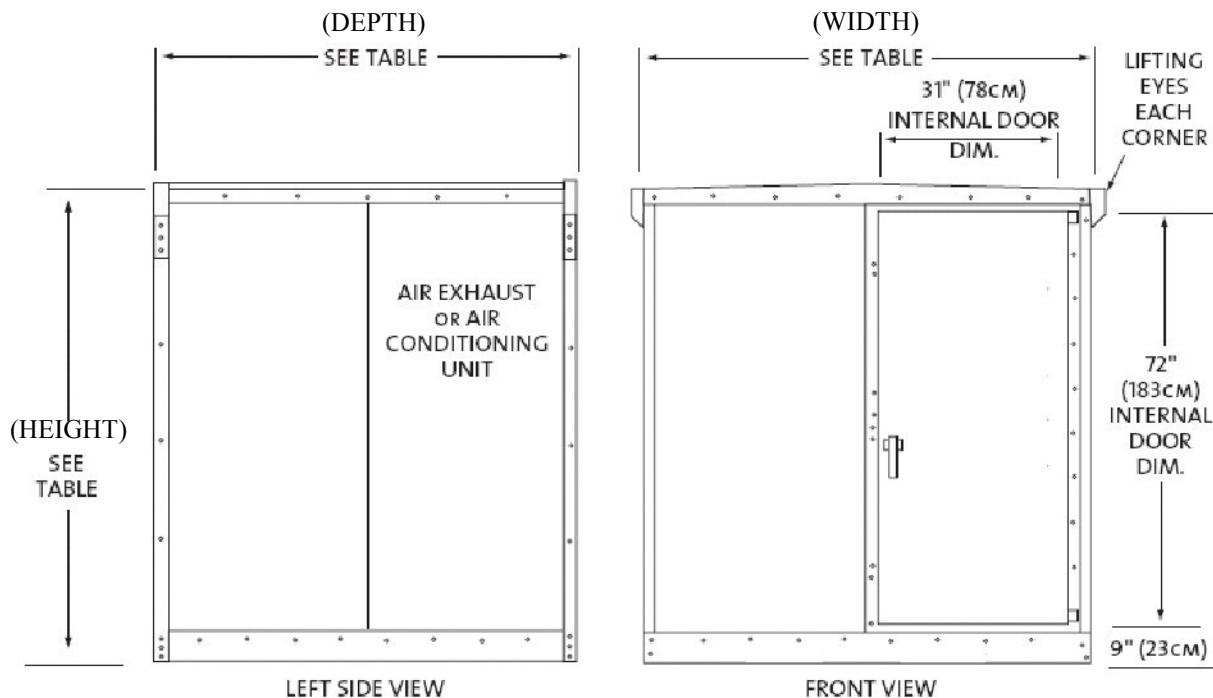

Optional wall mounted air conditioners, emergency generator connection system, and special hinged satellite dish mounting platform shown.

(over)

Mechanical Specifications

Product Code	Width	Depth	Height	Shipping Weight
MCS667	77 in (195 cm)	72 in (183 cm)	86 in (218 cm)	1800+
MCS669	77 in (195 cm)	72 in (183 cm)	104 in (264 cm)	2200+
MCS697	77 in (195 cm)	108 in (274 cm)	86 in (218 cm)	2400+
MCS699	77 in (195 cm)	108 in (274 cm)	104 in (264 cm)	2900+
MCS8129	96 in (244 cm)	144 in (366 cm)	104 in (264 cm)	4400+

Walls, Floor and Ceiling

Powder-coated steel with insulation

Door

Dimensions: 31" X 72"

Shipped with three-point locking handle and eye for padlock

Bases

Forklift accessible

Ventilation Panels